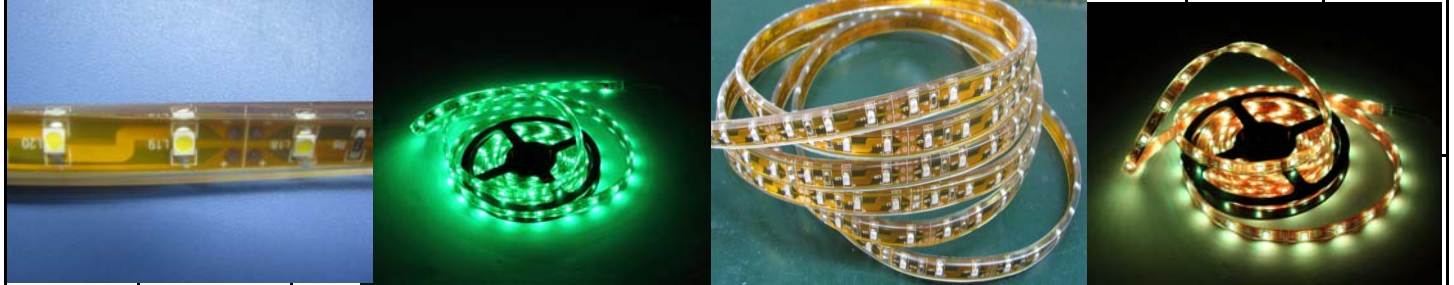

Ribbon 4	Waterproof flexible SMD led light ribbon (Type C)			
Part. No.	Description	Unit price (usd)		
		<100reels	101-300reels	>300reels
IL-LR3528PW300WPC-12	Waterproof Light Ribbon: smd3528, 12Vdc, 5 meter/reel, pure white,IP67	55	51	47
IL-LR3528WW300WPC-12	Waterproof Light Ribbon: smd3528, 12Vdc, 5 meter/reel, warm white,IP67	55	51	47
IL-LR3528R300WPC-12	Waterproof Light Ribbon: smd3528, 12Vdc, 5 meter/reel, red,IP67	55	51	47
IL-LR3528G300WPC-12	Waterproof Light Ribbon: smd3528, 12Vdc, 5 meter/reel, green,IP67	58	54	49
IL-LR3528B300WPC-12	Waterproof Light Ribbon: smd3528, 12Vdc, 5 meter/reel, blue,IP67	55	51	47
IL-LR3528Y300WPC-12	Waterproof Light Ribbon: smd3528, 12Vdc, 5 meter/reel, yellow,IP67	55	51	47
IL-LR5060RGB150WPC-12	Waterproof Light Ribbon: smd3528, 12Vdc, 5 meter/reel, RGB full color,IP67	71	67	62

Remarks: all the flexible strip are put in glue outside, CE approval, IP67

Ribbon 5	Waterproof flexible SMD led light ribbon (Type D)			
Part. No.	Description	Unit price (usd)		
		<100reels	101-300reels	>300reels
IL-LR3528PW300WPD-12	Waterproof Light Ribbon: smd3528, 12Vdc, 5 meter/reel, pure white,IP66	52	48	43
IL-LR3528WW300WPD-12	Waterproof Light Ribbon: smd3528, 12Vdc, 5 meter/reel, warm white,IP66	52	48	43
IL-LR3528R300WPD-12	Waterproof Light Ribbon: smd3528, 12Vdc, 5 meter/reel, red,IP66	52	48	43
IL-LR3528G300WPD-12	Waterproof Light Ribbon: smd3528, 12Vdc, 5 meter/reel, green,IP66	55	51	46
IL-LR3528B300WPD-12	Waterproof Light Ribbon: smd3528, 12Vdc, 5 meter/reel, blue,IP66	52	48	43
IL-LR3528Y300WPD-12	Waterproof Light Ribbon: smd3528, 12Vdc, 5 meter/reel, yellow,IP66	52	48	43
IL-LR5060RGB150WPD-12	Waterproof Light Ribbon: smd3528, 12Vdc, 5 meter/reel, RGB full color,IP66	68	64	59

Remarks: put the nonwaterproof flexible strip in PE Cannula, CE approval, IP66