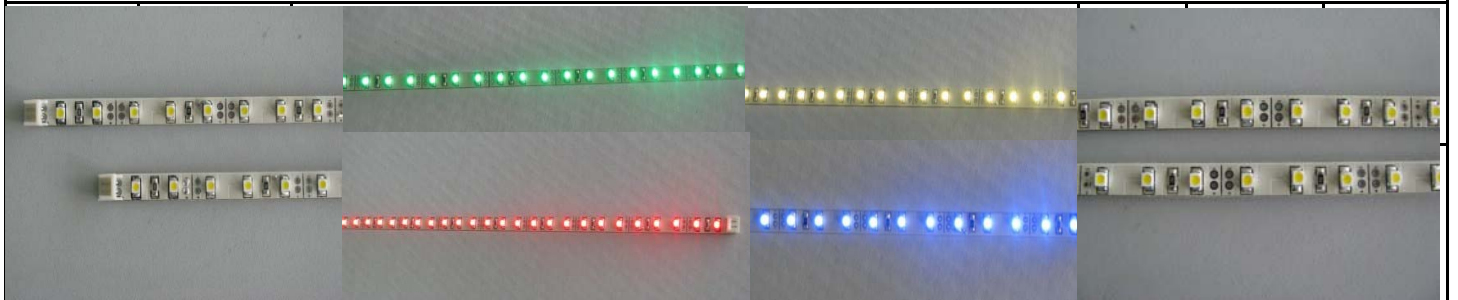

Remarks: nonwaterproof SMD intensity light bar, dc 12v, with single color only, CE approval