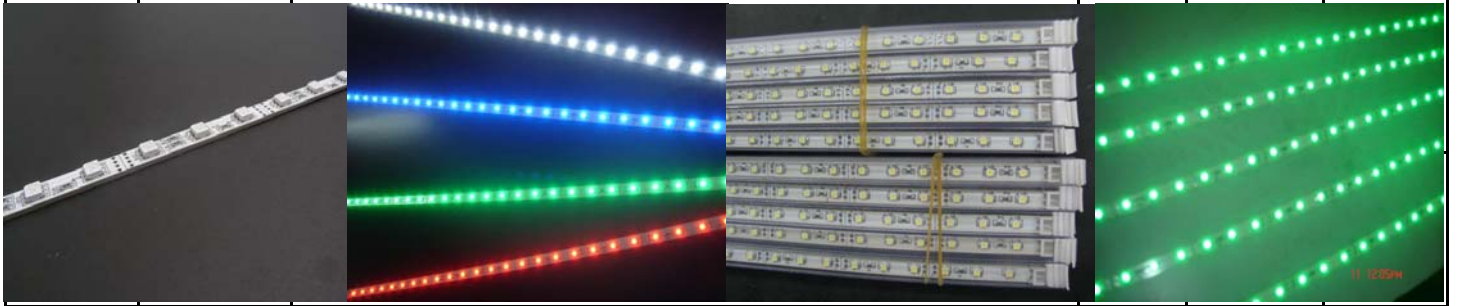

IL-LB3528B30-12	SMD light bar: smd3528, 30-led, 50cm/pc, dc12v, cuttable, blue	4.7	4.5	4.2
IL-LB3528G30-12	SMD light bar: smd3528, 30-led, 50cm/pc, dc12v, cuttable, green	5	4.8	4.5
IL-LB5060RGB30-12	SMD light bar: smd3528, 30-led, 57cm/pc, dc12v, cuttable, RGB	13.5	12.8	12.2

Remarks: nonwaterproof SMD rigid light bar, dc12v, 30led/pc, single color and RGB color, CE approval